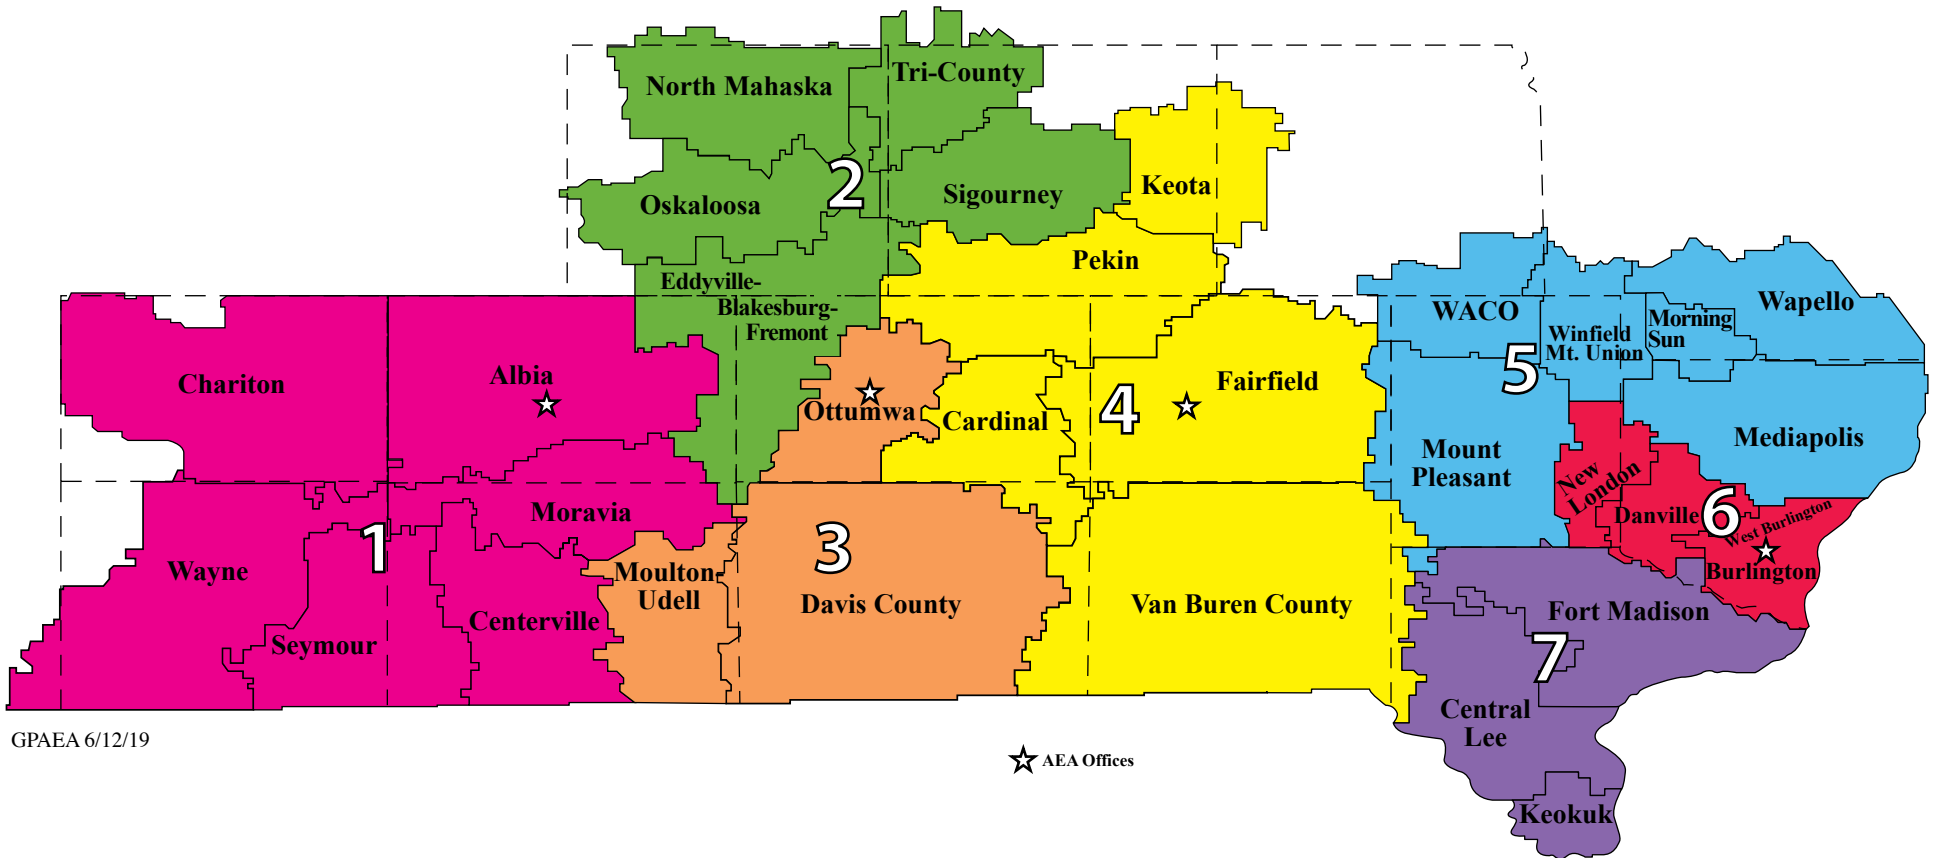

# Great Prairie AEA Regions

GPAEA 6/12/19

★ AEA Offices

- |                 |                     |                   |                  |                    |                       |                       |
|-----------------|---------------------|-------------------|------------------|--------------------|-----------------------|-----------------------|
| <b>Region 1</b> | <b>Region 2</b>     | <b>Region 3</b>   | <b>Region 4</b>  | <b>Region 5</b>    | <b>Region 6</b>       | <b>Region 7</b>       |
| Albia           | EBF                 | Davis County      | Cardinal         | Mediapolis         | Burlington            | Central Lee           |
| Centerville     | North Mahaska       | Moulton-Udell     | Fairfield        | Morning Sun        | Burlington Notre-Dame | Fort Madison          |
| Chariton        | Oskaloosa           | Ottumwa           | Keota            | Mount Pleasant     | Danville              | Holy Trinity Catholic |
| Moravia         | Oskaloosa Christian | Ottumwa Christian | Maharishi        | WACO               | New London            | Keokuk                |
| Seymour         | Sigourney           | Seton Catholic    | Pekin            | Wapello            | West Burlington       | Keokuk Catholic       |
| Wayne           | Tri-County          |                   | Van Buren County | Winfield-Mt. Union |                       |                       |