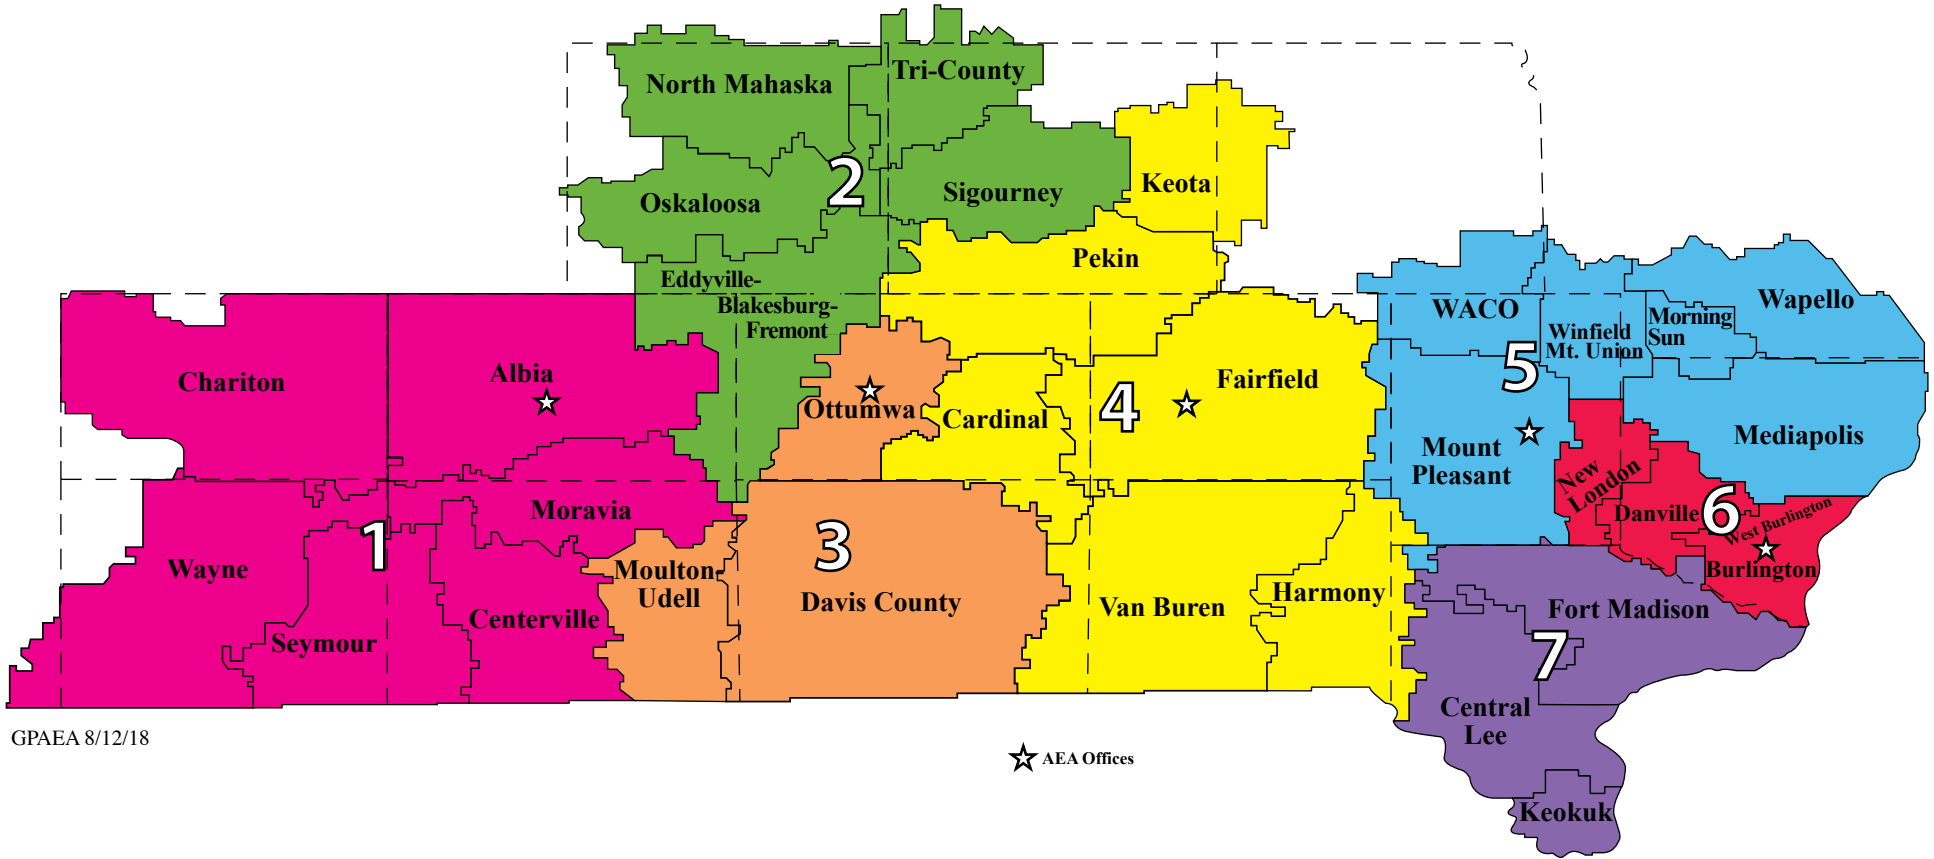

Great Prairie AEA Regions

GPAEA 8/12/18

★ AEA Offices

- | | | | | | | |
|-----------------|---------------------|-------------------|-----------------|--------------------|-----------------------|-----------------------|
| Region 1 | Region 2 | Region 3 | Region 4 | Region 5 | Region 6 | Region 7 |
| Albia | EBF | Davis County | Cardinal | Mediapolis | Burlington | Central Lee |
| Centerville | North Mahaska | Moulton-Udell | Harmony | Morning Sun | Burlington Notre-Dame | Fort Madison |
| Chariton | Oskaloosa | Ottumwa | Keota | Mount Pleasant | Danville | Holy Trinity Catholic |
| Moravia | Oskaloosa Christian | Ottumwa Christian | Fairfield | WACO | New London | Keokuk |
| Seymour | Sigourney | Seton Catholic | Maharishi | Wapello | West Burlington | Keokuk Catholic |
| Wayne | Tri-County | | Pekin | Winfield-Mt. Union | | |
| | | | Van Buren | | | |